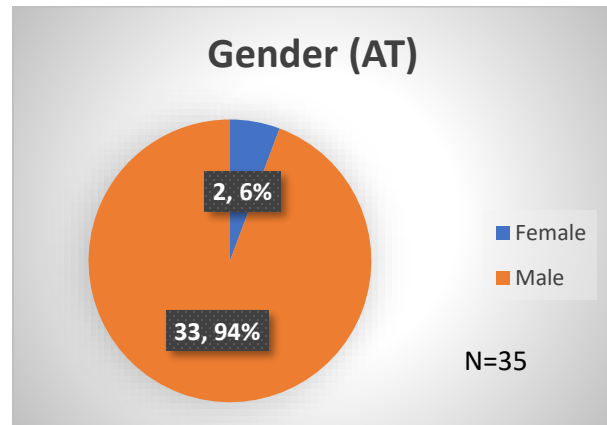

Daily Data Dashboard – July 25, 2023
Demographics for JTDC Population
Tuesday Morning Midnight Count

Total # of probation Involved youth¹: 1,255

¹ Probation Active: Any youth who is pending sentencing with an active social history, has been formally placed on probation or supervision with Cook County Juvenile Probation on the date of the report.

*Age, Gender and Race for Criminal Court population (N=1) is not represented in this report.

Data sources: cFive Supervisor – Probation Population and RMIS – JTDC Population

Daily Data Dashboard – July 25, 2023
Demographics for JTDC Population
Tuesday Morning Midnight Count