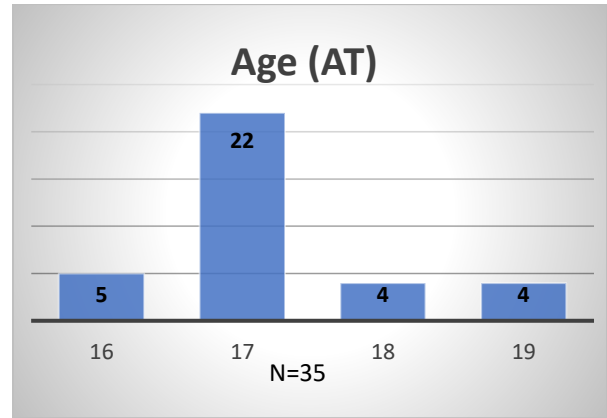

Daily Data Dashboard – July 25, 2023
Demographics for JTDC Population
Tuesday Morning Midnight Count

Total # of probation Involved youth¹: 1,255

¹ Probation Active: Any youth who is pending sentencing with an active social history, has been formally placed on probation or supervision with Cook County Juvenile Probation on the date of the report.

*Age, Gender and Race for Criminal Court population (N=1) is not represented in this report.

Data sources: cFive Supervisor – Probation Population and RMIS – JTDC Population

Daily Data Dashboard – July 25, 2023
Demographics for JTDC Population
Tuesday Morning Midnight Count