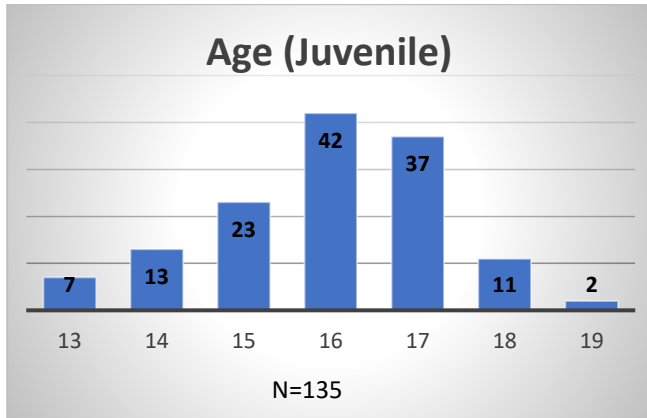

Daily Data Dashboard – July 25, 2023
Demographics for JTDC Population
Tuesday Morning Midnight Count

Total # of probation Involved youth¹: 1,255

¹ Probation Active: Any youth who is pending sentencing with an active social history, has been formally placed on probation or supervision with Cook County Juvenile Probation on the date of the report.

*Age, Gender and Race for Criminal Court population (N=1) is not represented in this report.

Data sources: cFive Supervisor – Probation Population and RMIS – JTDC Population

Daily Data Dashboard – July 25, 2023
Demographics for JTDC Population
Tuesday Morning Midnight Count