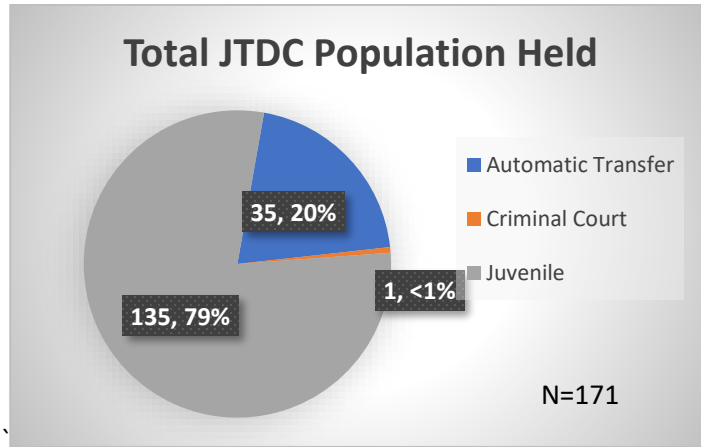

Daily Data Dashboard – July 25, 2023
Demographics for JTDC Population
Tuesday Morning Midnight Count

Total # of probation Involved youth¹: 1,255

¹ Probation Active: Any youth who is pending sentencing with an active social history, has been formally placed on probation or supervision with Cook County Juvenile Probation on the date of the report.

*Age, Gender and Race for Criminal Court population (N=1) is not represented in this report.

Data sources: cFive Supervisor – Probation Population and RMIS – JTDC Population

Daily Data Dashboard – July 25, 2023
Demographics for JTDC Population
Tuesday Morning Midnight Count