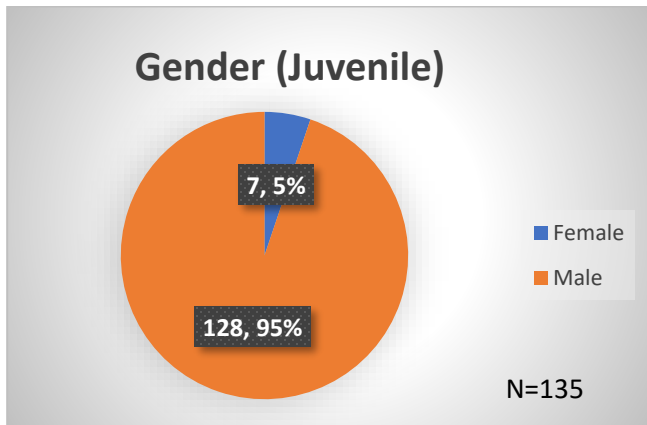

Daily Data Dashboard – July 25, 2023
Demographics for JTDC Population
Tuesday Morning Midnight Count

Total # of probation Involved youth¹: 1,255

¹ Probation Active: Any youth who is pending sentencing with an active social history, has been formally placed on probation or supervision with Cook County Juvenile Probation on the date of the report.

*Age, Gender and Race for Criminal Court population (N=1) is not represented in this report.

Data sources: cFive Supervisor – Probation Population and RMIS – JTDC Population

Daily Data Dashboard – July 25, 2023
Demographics for JTDC Population
Tuesday Morning Midnight Count